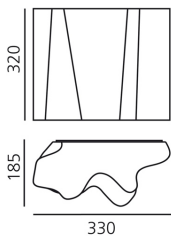

Logico Wall - Grey

Gerhard Reichert, Michele De Lucchi

IP20     Dimmerable: 

LUMINAIRE

- Watt: **104W**
- Voltage: **220V-240V**
- Delivered lumens output: **1640lm**
- CCT: **2800K**

DESCRIPTION

PRODUCT CODE: 0391010A

FEATURES

- Article Code: **0391010A**
- Colour: **Grey**
- Installation: **Wall**
- Material: **Blown glass, steel**
- Series: **Design Collection**
- Environment: **Indoor**
- Area contract: **Hospitality, null, Office, Residential**
- Emission: **Diffused And Direct**
- design by: **Gerhard Reichert, Michele De Lucchi**

DIMENSIONS

- Length: **cm 33**
- Width: **cm 18.5**
- Height: **cm 32**

NOT INCLUDED SOURCES

- Category: **HALO**
- Number: **2**
- Watt: **57W**
- Socket: **E27**
- Color Rendering: **2800K**

ALTERNATIVE SOURCES

- Category: **LED RETROFIT**
- Number: **2**
- Watt: **8W**
- Delivered lumens output: **900lm**
- Socket: **E27**